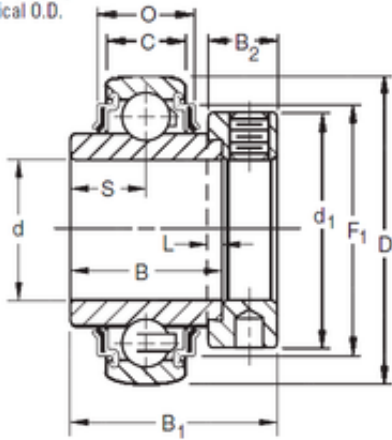

KRRB Two Seals  
Spherical O.D.

Bearing 2D drawings and 3D CAD models

## Komatsu Battery box "08000-02212 Battery box Original import

Bearing No.

Size	57.15x110x61.91 mm
Bore Diameter	57,15 mm
Outer Diameter	110 mm
Width	61,91 mm
d	57,15 mm
D	110 mm
B	61,91 mm
C	22 mm
P	26,01 mm
O	30,02 mm
d1	84,1 mm
B1	77,8 mm
B2	22,2 mm
L	6,4 mm
S	31 mm
F1	94,89 mm
Weight	1,715 Kg
Basic dynamic load rating (C)	58,5 kN