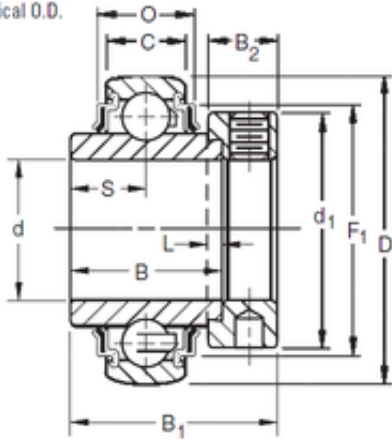

KRRB Two Seals
Spherical O.D.

Bearing 2D drawings and 3D CAD models

Komatsu Battery box 418-64-15890 SPOOL Original import

Bearing No.

Size	57.15x110x61.91 mm
Bore Diameter	57,15 mm
Outer Diameter	110 mm
Width	61,91 mm
d	57,15 mm
D	110 mm
B	61,91 mm
C	22 mm
P	26,01 mm
O	30,02 mm
d1	84,1 mm
B1	77,8 mm
B2	22,2 mm
L	6,4 mm
S	31 mm
F1	94,89 mm
Weight	1,715 Kg
Basic dynamic load rating (C)	58,5 kN